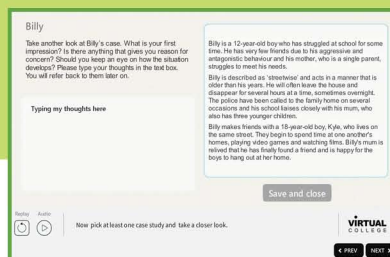

Basic Awareness of Child and Adult Sexual Exploitation

This course aims to give you an awareness of what sexual exploitation is and how to identify it whilst also describing the best practice of how to safeguard those who are at risk.